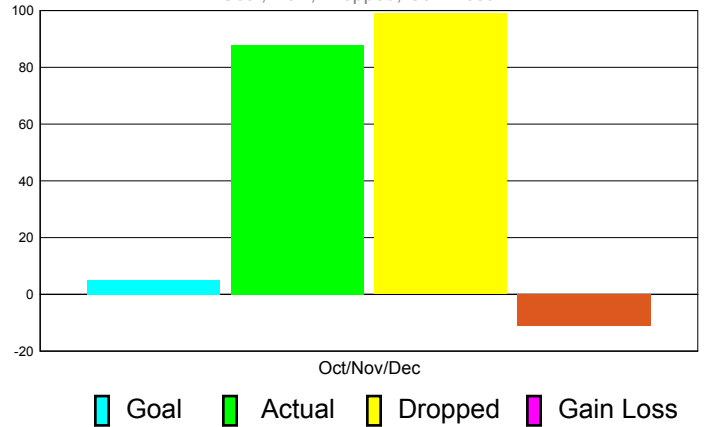

Membership Results 2011-2012

Goal, New, Dropped, Gain/Loss